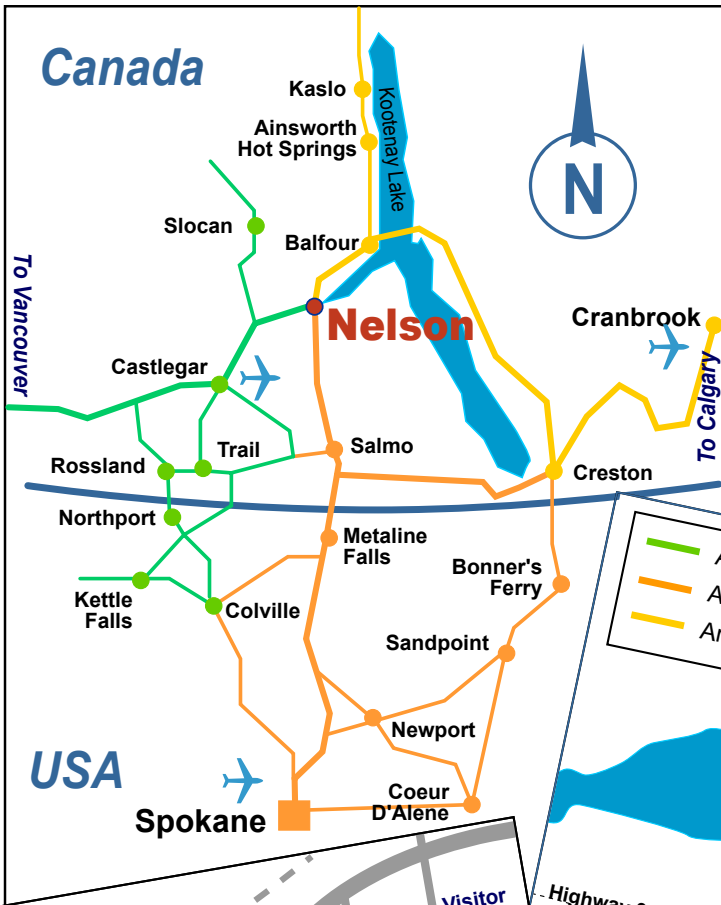

Canada

- Arriving from Castlegar (west)
- Arriving from Salmo (south)
- Arriving from Balfour (east)

Highway 3A To Balfour & Ferry

USA

Comfortable Rooms Starting At \$84/Night

Your Hosts, Robert and Marjon welcome you!