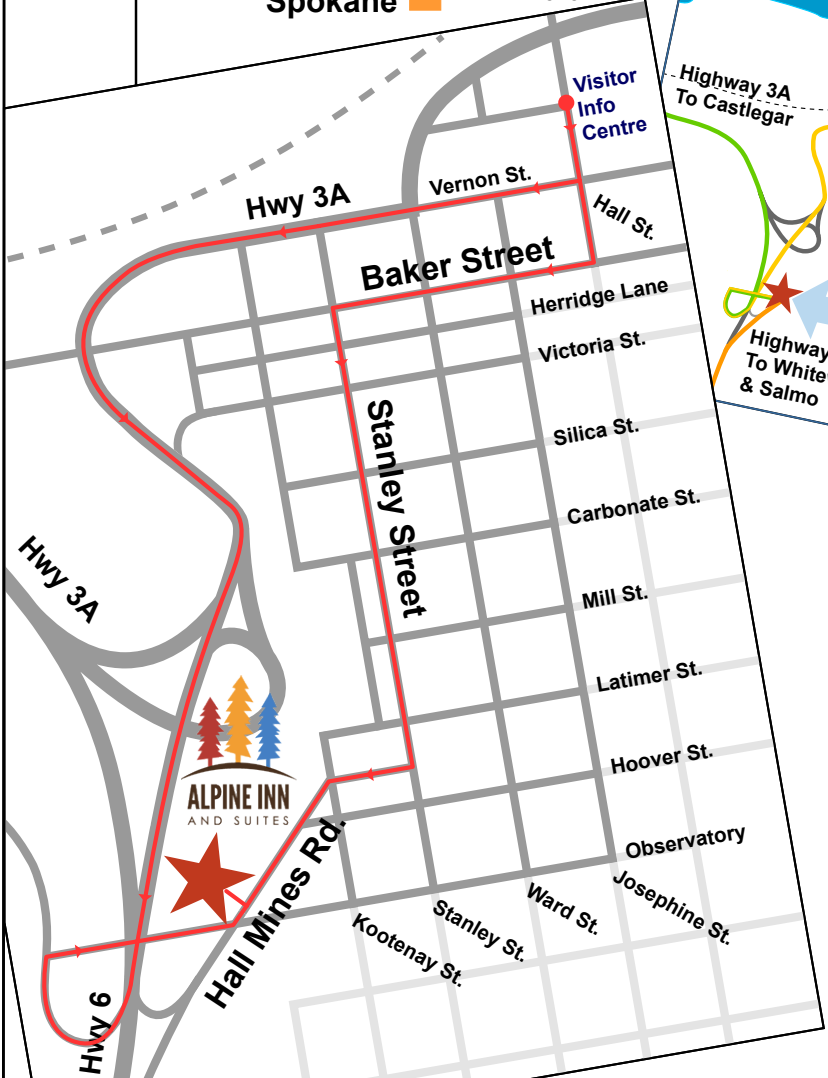

Canada

- Arriving from Castlegar (west)
- Arriving from Salmo (south)
- Arriving from Balfour (east)

Highway 3A To Balfour & Ferry

USA

Comfortable Rooms Starting At \$84/Night

Your Hosts, Robert and Marjon welcome you!

1120 Hall Mines Road, Nelson, B.C. V1L 1G6

Toll Free: 1-888-356-2233

Phone: 1-250-352-5501

www.alpine-motel.com

Map created for the exclusive use of Alpine Inn & Suites