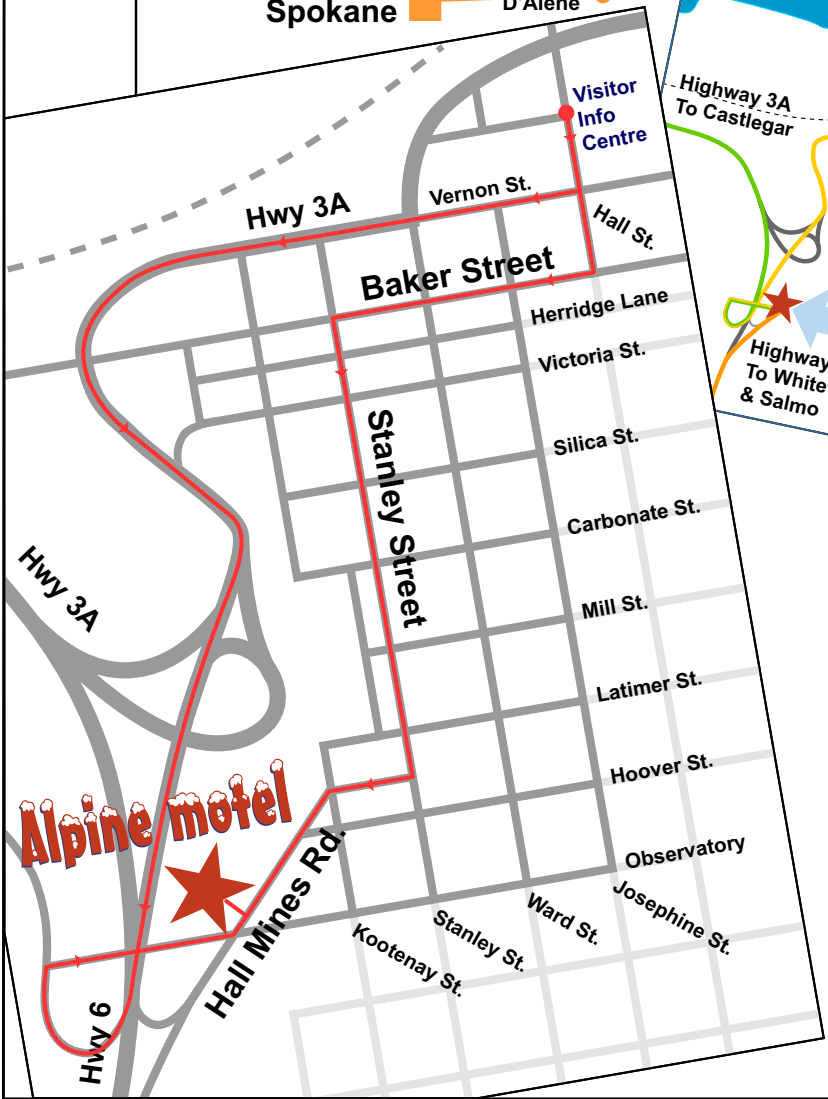

Canada

Alpine motel

Nelson's most colourful motel

Your Hosts, Rob and Emmy Vuik welcome you!

1120 Hall Mines Road, Nelson, B.C. V1L 1G6

Toll Free: 1-888-356-2233

Phone: 1-250-352-5501

www.alpine-motel.com

Map created for the exclusive use of Alpine Motel
© 2004 Purcell Digital Media