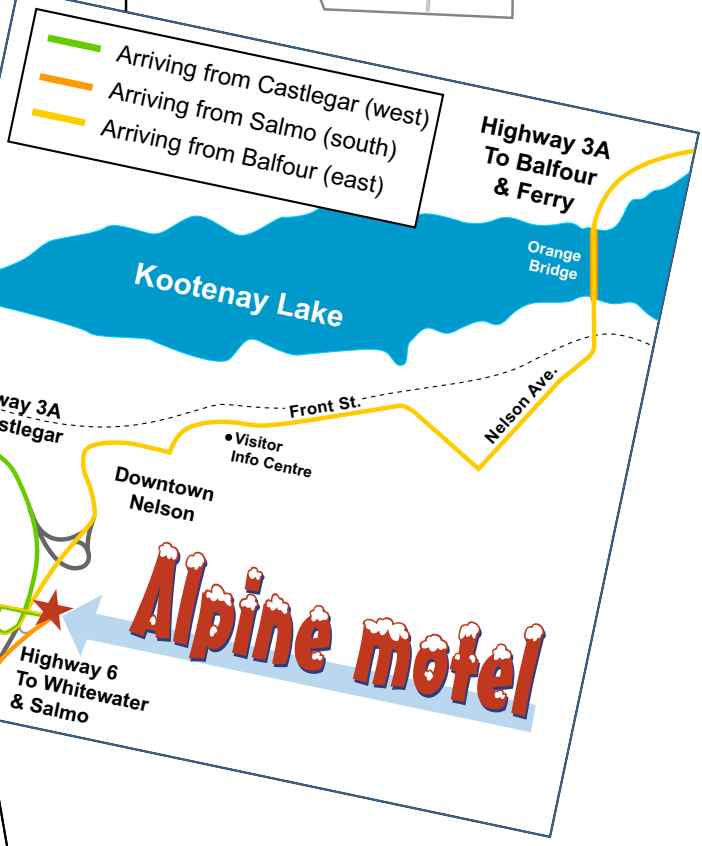

Canada

Alpine motel

Nelson's most colourful motel

Your Hosts, Rob and Emmy Vuik welcome you!

1120 Hall Mines Road, Nelson, B.C. V1L 1G6

Toll Free: 1-888-356-2233

Phone: 1-250-352-5501

www.alpine-motel.com

Map created for the exclusive use of Alpine Motel
© 2004 Purcell Digital Media