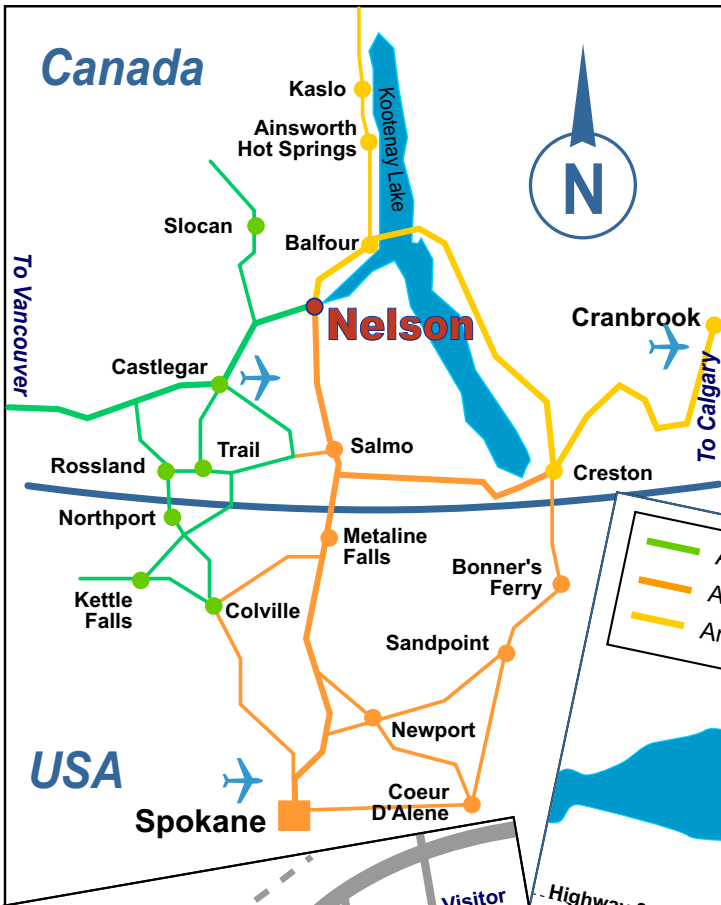

Canada

Alpine motel

Nelson's most colourful motel

Your Hosts, Rob and Emmy Vuik welcome you!

1120 Hall Mines Road, Nelson, B.C. V1L 1G6

Toll Free: 1-888-356-2233

Phone: 1-250-352-5501

www.alpine-motel.com

Map created for the exclusive use of Alpine Motel
© 2004 Purcell Digital Media